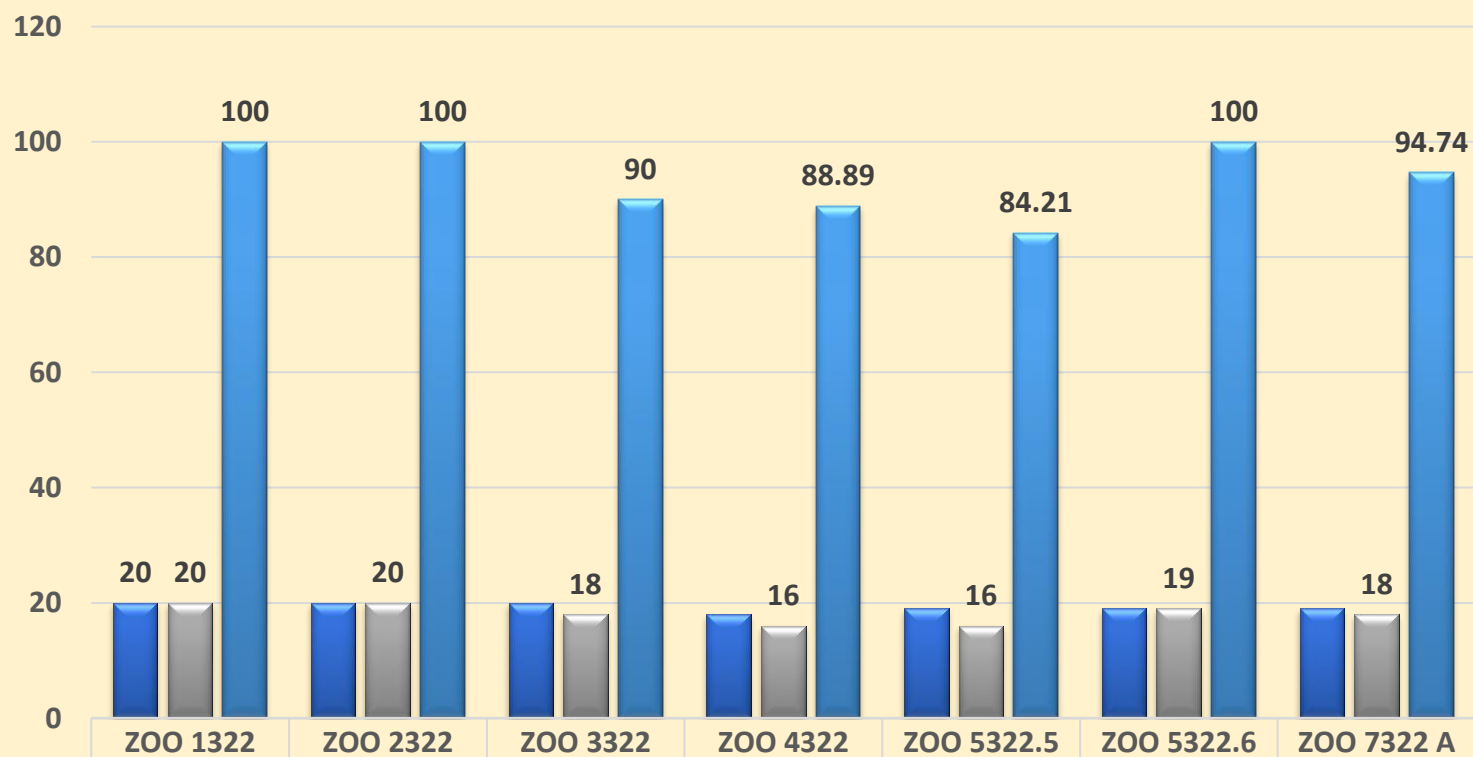

**DEPARTMENT OF ZOOLOGY**  
**BZC TM -RESULTS ANALYSIS**  
**2019-22**

■ No o Students Apppeared	20	20	20	18	19	19	19
■ No of Students Passes	20	20	18	16	16	19	18
■ Pass Percentage	100	100	90	88.89	84.21	100	94.74